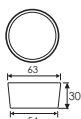

Non-stick Round Cup Mold- 28 Indents

SN9084 600x400x40mm