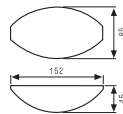

Multi-link Cake Mould

6 Straps Bomb Bread Mould (Nonstick)

SN9011 615x197x98mm