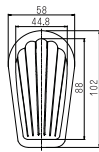

**SN1079**  
600x400x50mm

**Al. Alloy Sheet Pan (Non-Stick)**

**SN1202**  
1.2mm Al. Alloy  
365x265x30mm

**Al. Alloy Sheet Pan (Non-Stick)**

**SN1208**  
1.5mm Al. Alloy  
395x325x20mm

Al. Alloy Sheet Pan

**SN1587**

600x400x39mm | Ø66x25mm

Al. Alloy 4 Rows Baguette Tray (Non-Stick)

**SN1594** 600x400x32mm

S/S 304 Cooling Rack (Electrolysis)

**SN1576** 470x370x20mm  
**SN1577** 375x265x20mm

S/S 304 Cooling Rack (Electrolysis)

**SN1569** 600x400x20mm

Mesh Stainless Steel Wire

**WH1574** 600x400x18mm

Mesh Stainless Steel Wire

**WH1574-3** 600x400x18mm

3 Straps Crimped Round Bread Mould (Non Stick)

**SN9112** 315x280x80mm

## Multi-link Cake Mould

6 Straps Bomb Bread Mould (Nonstick)

**SN9011** 615x197x98mm

Alusteel Madeleine Mould - 24 Indents (Silicone)

**SN9040** 600x400x18mm

Alusteel Muffin Mould - 24 Indents (Silicone)

**SN9083** 600x400x40mm