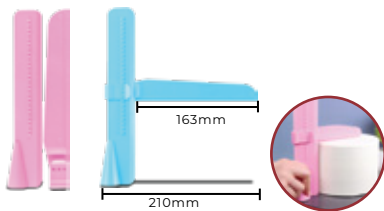

**BG-363**

Temperature Range : -10°C to 200°C  
 Accuracy : ±1°C, ±2% of reading  
 Unit Size : ø44x15x170mm

**Transparent Mask**

**SN4250** 144x96mm

**Cake Server-Orange Plastic Handle**

**U5.O11.00030**  
 230x45x27mm  
 200x30x12mm