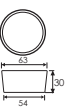

Alusteel Muffin Mould (Silicone)

SN9087 365x265x30mm 12 Indents