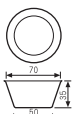

**SN1569** 600x400x20mm

Mesh Stainless Steel Wire

**WH1574** 600x400x18mm

Mesh Stainless Steel Wire

**WH1574-3** 600x400x18mm

3 Straps Crimped Round Bread Mould (Non Stick)

**SN9112** 315x280x80mm

## Multi-link Cake Mould

6 Straps Bomb Bread Mould (Nonstick)

**SN9011** 615x197x98mm

Alusteel Madeleine Mould - 24 Indents (Silicone)

**SN9040** 600x400x18mm

Alusteel Muffin Mould - 24 Indents (Silicone)

**SN9083** 600x400x40mm