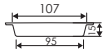

Baking Tray Series

4" Hamburger Bun Pan (Non-Stick) 12 Indents (Flat Base)

SN1617

0.8mm Alusteel
600x400x40mm Ø107x95x15mm